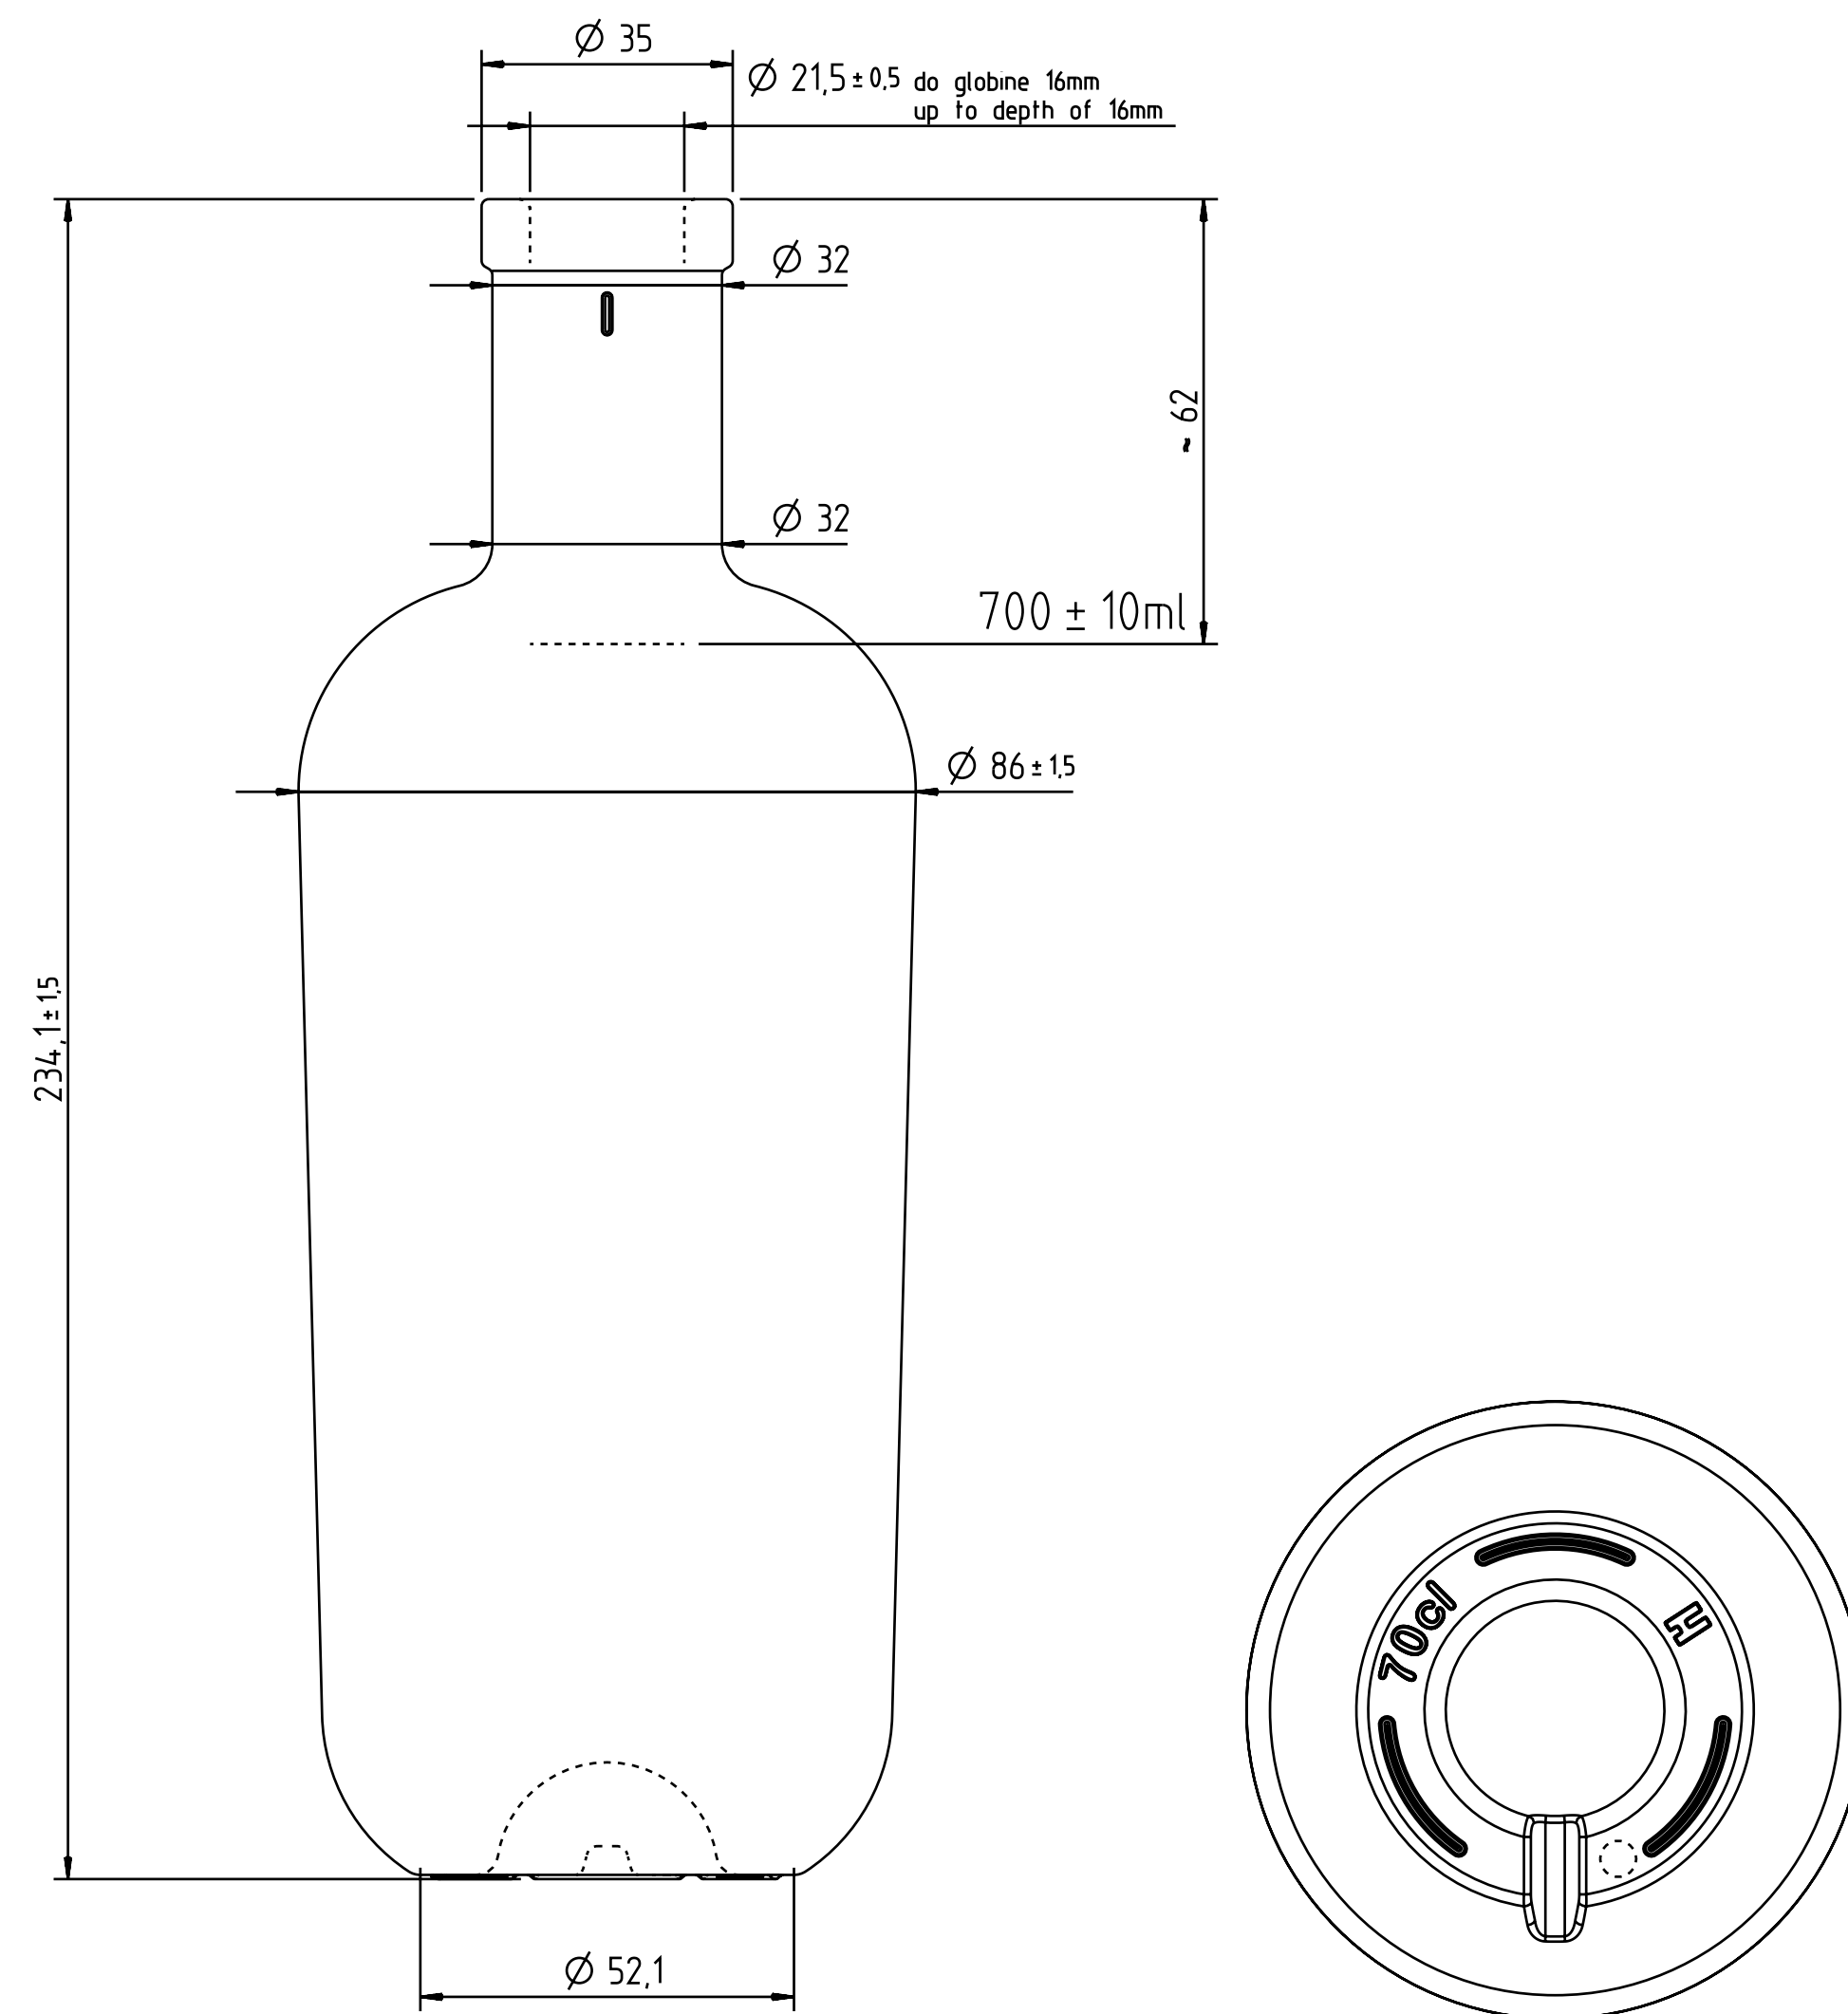

MALIN

BOTTLE OF THE MONTH

HRASTNIK 1860

MALIN

Attractive spiral galaxy

Powerfully and mysteriously attractive bottle with a seductive dome as the centre of the galaxy. The bottle is slightly conical and has a standard cylindrical shape with curves, far from being ordinary. The lightweight bottle is intended to be used with all kinds of spirits, a very versatile premium bottle.

I WOULD LIKE SPECIFICATIONS OR A SAMPLE.

MAIN FEATURES

Volume:	700 ml
Weight:	550 g
Finish:	F10, GPI
Quality standards:	Premium

HRASTNIK1860

TECHNICAL SHEET

HRASTNIK1860

MALIN

ORIGINAL
MALIN
RON DE CUBA
AGED **12** YEARS
VIRGIN SUGAR CANE HONEY