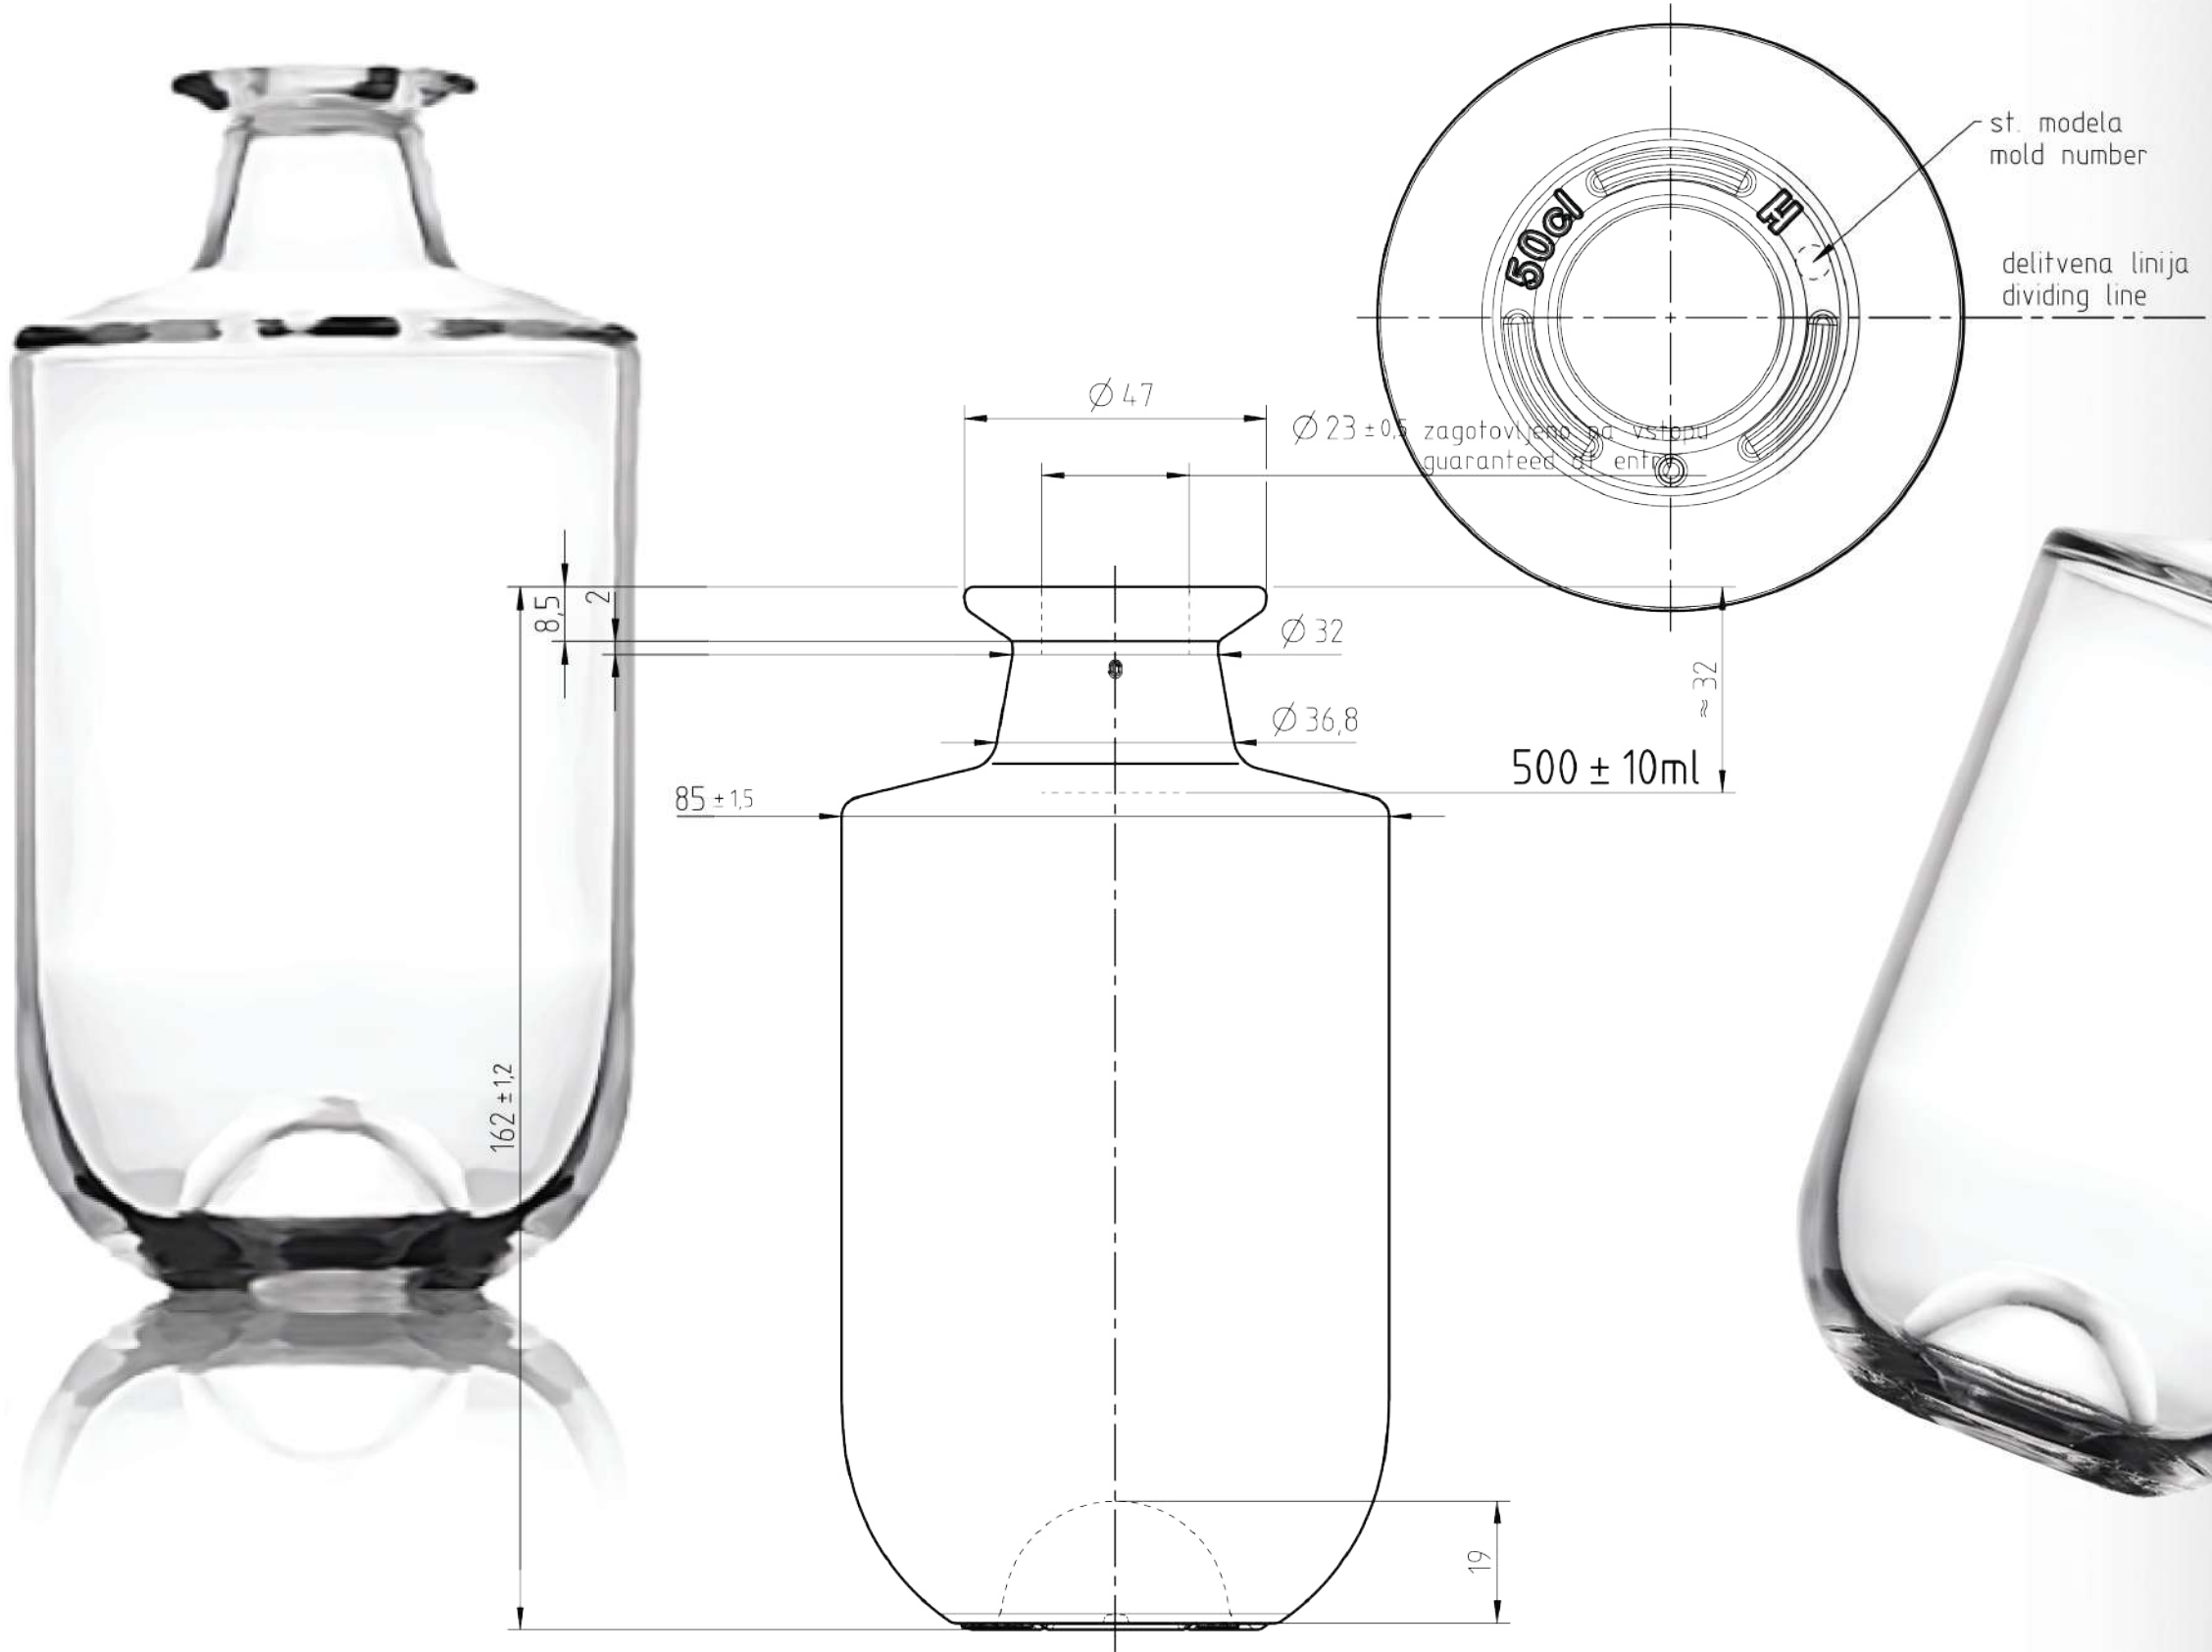

IT IS NOT A BOTTLE.
IT IS AN ADVENTURE.

HRASTNIK1860
DESIGN STUDIO

Embracing the
glass shapes
creatively.

GET YOUR NEW CONCEPT AND DESIGN HERE